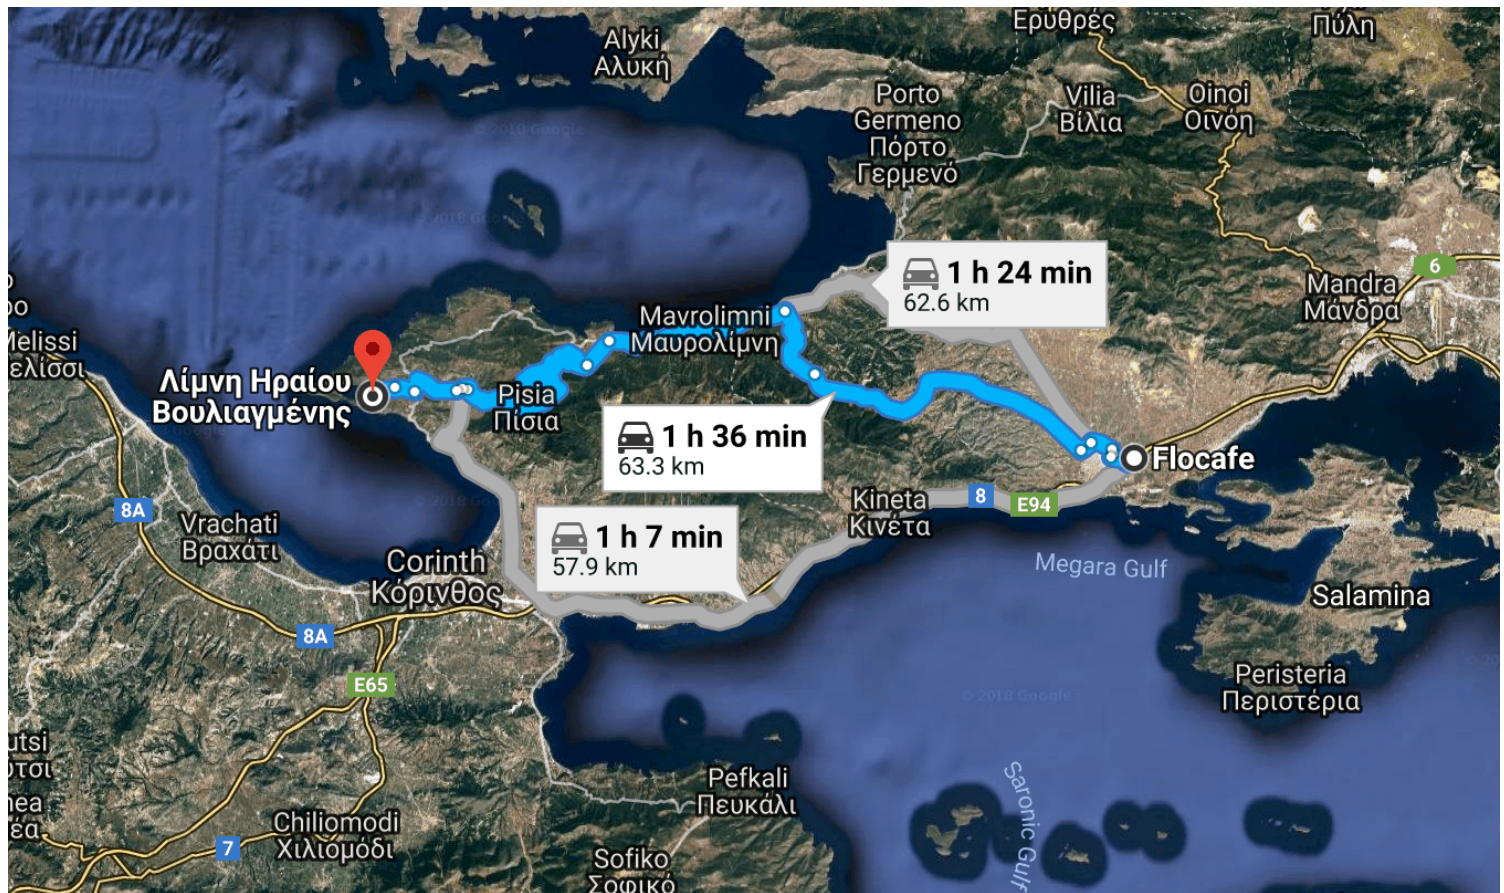

# Directions from Flocafe to Λίμνη Ηραίου Βουλιαγμένης

This route has restricted usage or private roads.

### Continue to Palea EO Athinon Korinthou

300 m

Head southwest

150 m

Turn right toward Palea EO Athinon Korinthou

Partial restricted usage road

150 m

Take Patriarchoy Vartholooaiou 5, Epararchiaki Odos Alepochoriou - Schinou and Epar.Od. Loutrakiou-Schinou to Epar.Od. Loutrakiou-Limnis Vouliagmeni in Loutraki Perachora

## Continue on Epar.Od. Loutrakiou-Limnis Vouliagmeni to your destination

2.7 km

 Turn right onto Epar.Od. Loutrakiou-Limnis Vouliagmeni

1.1 km

 Turn right to stay on Epar.Od. Loutrakiou-Limnis Vouliagmeni

110 m

 Turn left

1.3 km

 Turn left

Destination will be on the right

200 m